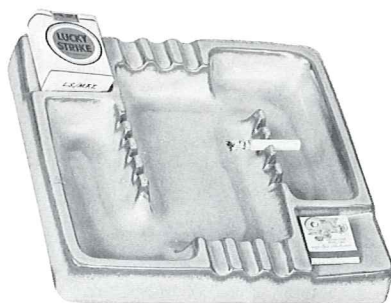

8-24 oz.-1.50

803-12 oz.-1.20

831-16 oz.-1.50

833-24 oz.-1.50

832-24 oz.-1.50

JUGS FOR HONEY, SYRUP, SORGHUM, SALAD DRESSING, ETC.—WITH CORKS

456-3"-1.60

30T-10"-3.50

30-10" WITHOUT HANDLE-3.00

452-7"-1.50

458-7"-1.50

F203-TEARDROP-12"-3.00

463-4" ARROW-.60

453-7" ARROW-1.00

F204-RHYTHM-10"-2.50

464-10½"-5.00

466-FREE FORM-6½"-1.00

454-6" WAGON WHEEL-1.50

ASH TRAYS

THE SERVA-TRAY

For smokers and snackers, anywhere; with refreshment corners; on sturdy wrought iron.

THIS PAGE AVAILABLE IN PRAIRIE GREEN, DESERT GOLD, ONYX BLACK, CLAY BLUE, WHITE SAND, BROWN SATIN, WOODLAND MOSS

36M-WITH MAGAZINE RACK-8.50

34M-SAME STAND WITH SQUARE TRAY-8.50

34-10½" SQUARE-7.50

34-10½" TRAY ONLY-5.00

36-12" LONG-7.50

36-12" TRAY ONLY-5.00